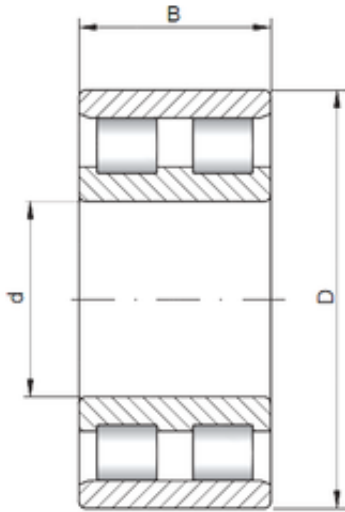

LYC BEARING CORP.OF German LTD.

120 mm x 200 mm x 62 mm Loyal NN3124
cylindrical roller bearings

Bearing No. NN3124

Size	120x200x62 mm
Bore Diameter	120 mm
Outer Diameter	200 mm
Width	62 mm
d	120 mm
D	200 mm
B	62 mm
C	62 mm
Weight	7,72 Kg
Basic dynamic load rating (C)	320 kN

NN3124 Bearing 2D drawings and 3D CAD models