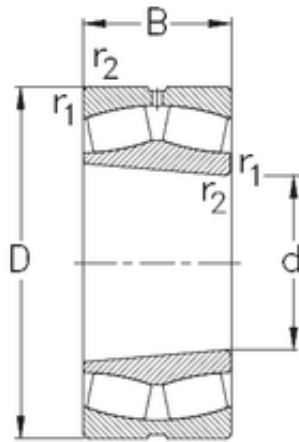

LYC BEARING CORP. OF German LTD.

120 mm x 200 mm x 62 mm NKE 23124-K-MB-W33 spherical roller bearings

Bearing No. 23124-K-MB-W33

| | |
|-------------------------------|---------------|
| Size | 120x200x62 mm |
| Bore Diameter | 120 mm |
| Outer Diameter | 200 mm |
| Width | 62 mm |
| d | 120 mm |
| D | 200 mm |
| B | 62 mm |
| C | 62 mm |
| r1 min. | 2 mm |
| r2 min. | 2 mm |
| Weight | 8 Kg |
| Basic dynamic load rating (C) | 430 kN |
| Basic static load rating (C0) | 648 kN |
| Limiting speed | 3400 r/min |
| Calculation factor (e) | 0,31 |
| Calculation factor (Y0) | 2 |
| Calculation factor (Y1) | 2,1 |

23124-K-MB-W33 Bearing 2D drawings and 3D CAD models