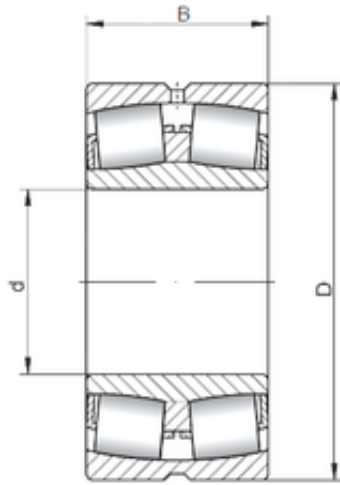

# LYC BEARING CORP.OF German LTD.

120 mm x 200 mm x 62 mm ISO 23124W33  
spherical roller bearings

Bearing No. 23124W33

Size	120x200x62 mm
Bore Diameter	120 mm
Outer Diameter	200 mm
Width	62 mm
d	120 mm
D	200 mm
B	62 mm
C	62 mm

23124W33 Bearing 2D drawings and 3D CAD models