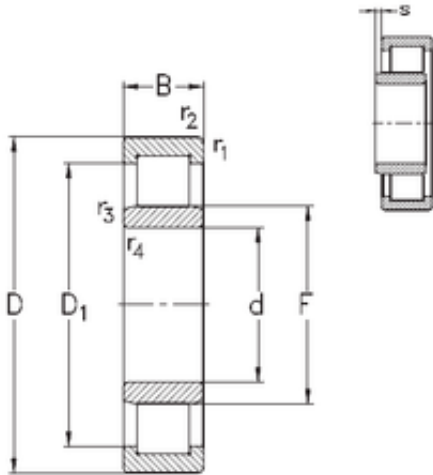

## 180 mm x 320 mm x 86 mm NKE NU2236-E-MPA cylindrical roller bearings

Bearing No. NU2236-E-MPA

Size	180x320x86 mm
Bore Diameter	180 mm
Outer Diameter	320 mm
Width	86 mm
d	180 mm
F	215 mm
D	320 mm
B	86 mm
C	86 mm
r1 min.	4 mm
r2 min.	4 mm
r3 min.	4 mm
r4 min.	4 mm
S	7,2 mm
Weight	31,5 Kg
Basic dynamic load rating (C)	1123 kN
Basic static load rating (C0)	1516 kN

NU2236-E-MPA Bearing 2D drawings and 3D CAD models