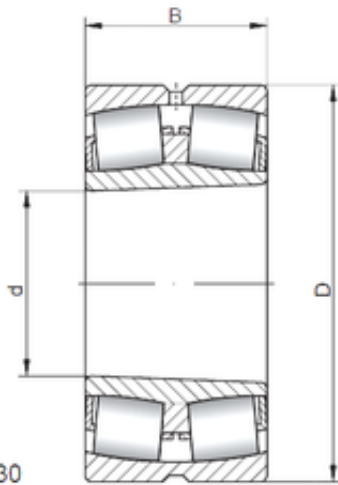

LYC BEARING CORP.OF German LTD.

180 mm x 320 mm x 86 mm Loyal 22236
KCW33 spherical roller bearings

Bearing No. 22236 KCW33

Size	180x320x86 mm
Bore Diameter	180 mm
Outer Diameter	320 mm
Width	86 mm
d	180 mm
D	320 mm
B	86 mm
C	86 mm
Weight	28,5 Kg
Basic dynamic load rating (C)	1010 kN
Basic static load rating (C0)	1560 kN
(Grease) Lubrication Speed	1300 r/min

22236 KCW33 Bearing 2D drawings and 3D CAD models