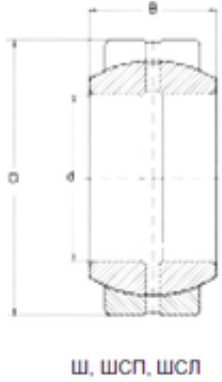

LYC BEARING CORP.OF German LTD.

20 mm x 35 mm x 16 mm Loyal GE20ES-2RS
plain bearings

Bearing No. GE20ES-2RS

Size	20x35x16 mm
Bore Diameter	20 mm
Outer Diameter	35 mm
Width	16 mm
d	20 mm
D	35 mm
B	16 mm

GE20ES-2RS Bearing 2D drawings and 3D CAD models