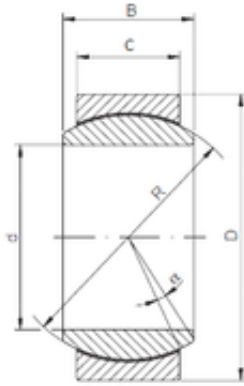

# LYC BEARING CORP. OF German LTD.

20 mm x 35 mm x 16 mm ISO GE 020 ECR-2RS  
plain bearings

Bearing No. GE 020 ECR-2RS

Size	20x35x16 mm
Bore Diameter	20 mm
Outer Diameter	35 mm
Width	16 mm
d	20 mm
D	35 mm
B	16 mm
C	12 mm
R	29 mm
Angle	9 °

GE 020 ECR-2RS Bearing 2D drawings and 3D CAD models