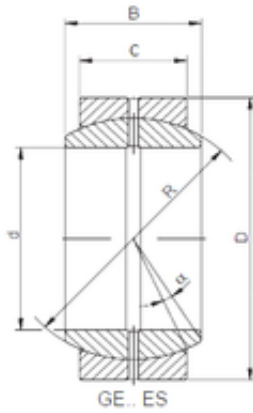

LYC BEARING CORP. OF German LTD.

20 mm x 35 mm x 16 mm ISO GE 020 ES-2RS
plain bearings

Bearing No. GE 020 ES-2RS

Size	20x35x16 mm
Bore Diameter	20 mm
Outer Diameter	35 mm
Width	16 mm
d	20 mm
D	35 mm
B	16 mm
C	12 mm
R	29 mm
Angle	9 °

GE 020 ES-2RS Bearing 2D drawings and 3D CAD models