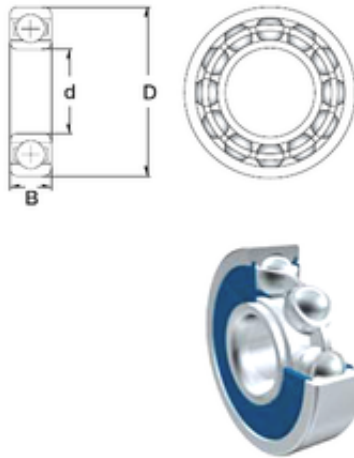

LYC BEARING CORP. OF German LTD.

20 mm x 42 mm x 12 mm ZEN 6004-2RS deep groove ball bearings

Bearing No. 6004-2RS

Size	20x42x12 mm
Bore Diameter	20 mm
Outer Diameter	42 mm
Width	12 mm
d	20 mm
D	42 mm
B	12 mm
C	12 mm
Weight	0,068 Kg
Basic dynamic load rating (C)	9,4 kN
Basic static load rating (C0)	5 kN

6004-2RS Bearing 2D drawings and 3D CAD models