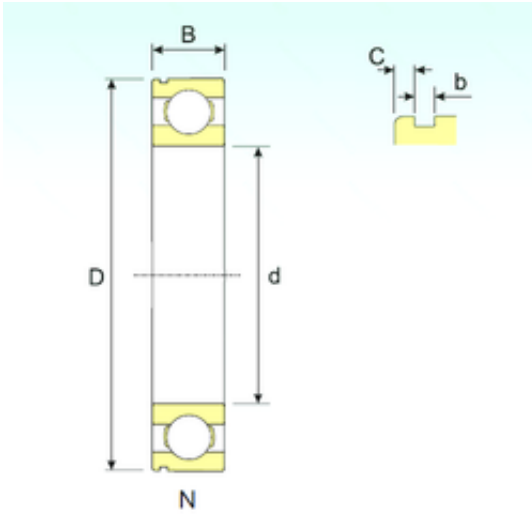

LYC BEARING CORP.OF German LTD.

20 mm x 42 mm x 12 mm ISB 6004 N deep groove ball bearings

Bearing No. 6004 N

Size	20x42x12 mm
Bore Diameter	20 mm
Outer Diameter	42 mm
Width	12 mm
d	20 mm
D	42 mm
B	12 mm
C	12 mm
b	1,35 mm
f	1,12 mm
C	2,06 mm
Weight	0,069 Kg
Basic dynamic load rating (C)	9,76 kN
Basic static load rating (C0)	4,9 kN
(Grease) Lubrication Speed	18360 r/min

6004 N Bearing 2D drawings and 3D CAD models