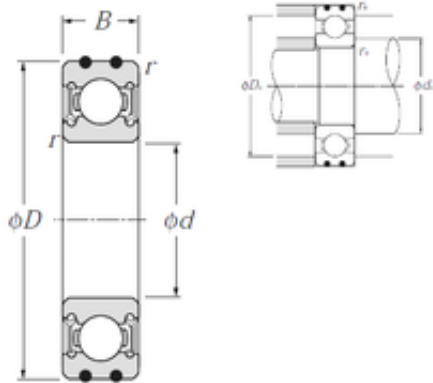

LYC BEARING CORP. OF German LTD.

20 mm x 42 mm x 12 mm NTN AC-6004LLU
deep groove ball bearings

Bearing No. AC-6004LLU

Size	20x42x12 mm
Bore Diameter	20 mm
Outer Diameter	42 mm
Width	12 mm
d	20 mm
D	42 mm
B	12 mm
C	12 mm
r min.	0,6 mm
da min.	24 mm
da max	26 mm
Da max.	38 mm
ra max.	0,6 mm
Weight	0,066 Kg
Basic dynamic load rating (C)	9,4 kN
Basic static load rating (C0)	5,05 kN
Limiting speed	11000 r/min

AC-6004LLU Bearing 2D drawings and 3D CAD models