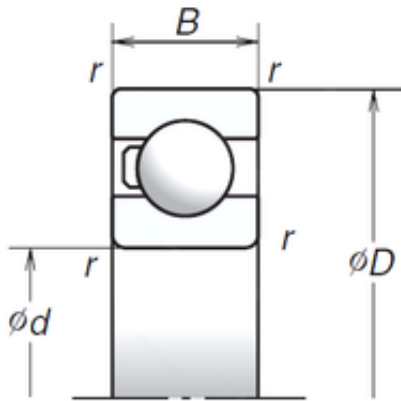

LYC BEARING CORP. OF German LTD.

20 mm x 42 mm x 12 mm NSK 6004T1X deep groove ball bearings

Bearing No. 6004T1X

Size	20x42x12 mm
Bore Diameter	20 mm
Outer Diameter	42 mm
Width	12 mm
d	20 mm
D	42 mm
B	12 mm
C	12 mm
r min.	0,6 mm
Basic dynamic load rating (C)	9,4 kN
Basic static load rating (C0)	5 kN

6004T1X Bearing 2D drawings and 3D CAD models