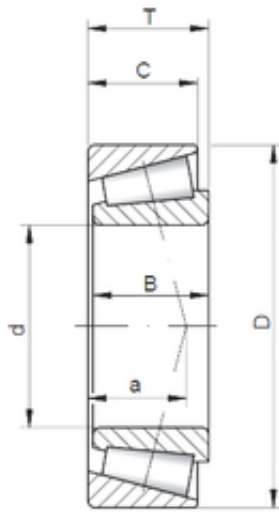

# LYC BEARING CORP.OF German LTD.

44,45 mm x 95,25 mm x 28,3 mm Loyal  
53177/53375 tapered roller bearings

Bearing No. 53177/53375

Size	44.45x95.25x30.958 mm
Bore Diameter	44,45 mm
Outer Diameter	95,25 mm
Width	30,958 mm
d	44,45 mm
D	95,25 mm
T	30,958 mm
B	28,3 mm
C	20,638 mm
a	0,3 mm
Weight	0,94 Kg
Basic dynamic load rating (C)	92,8 kN
Basic static load rating (C0)	104 kN
(Grease) Lubrication Speed	3800 r/min

53177/53375 Bearing 2D drawings and 3D CAD models