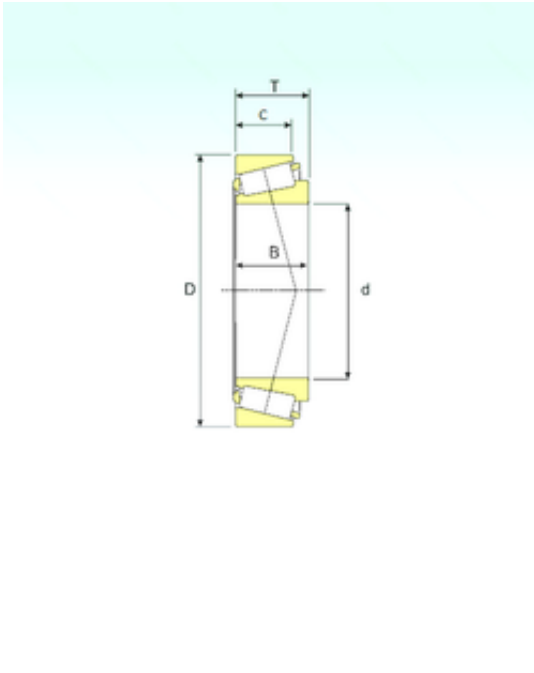

# LYC BEARING CORP.OF German LTD.

44,45 mm x 95,25 mm x 28,3 mm ISB  
53178/53377 tapered roller bearings

Bearing No. 53178/53377

Size	44.45x95.25x30.958 mm
Bore Diameter	44,45 mm
Outer Diameter	95,25 mm
Width	30,958 mm
d	44,45 mm
D	95,25 mm
T	30,958 mm
B	28,3 mm
C	20,638 mm
Weight	0,93 Kg
Basic dynamic load rating (C)	86 kN
Basic static load rating (C0)	94 kN
(Grease) Lubrication Speed	5040 r/min

53178/53377 Bearing 2D drawings and 3D CAD models