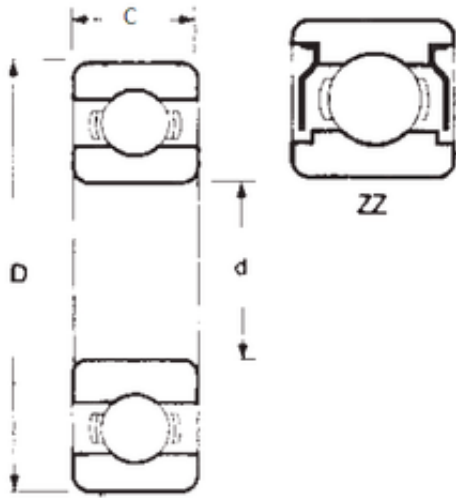

# LYC BEARING CORP.OF German LTD.

65 mm x 100 mm x 18 mm FBJ 6013ZZ deep groove ball bearings

Bearing No. 6013ZZ

Size	65x100x18 mm
Bore Diameter	65 mm
Outer Diameter	100 mm
Width	18 mm
d	65 mm
D	100 mm
B	18 mm
C	18 mm
Weight	0,44 Kg
Basic dynamic load rating (C)	30,7 kN
Basic static load rating (C0)	25 kN

6013ZZ Bearing 2D drawings and 3D CAD models