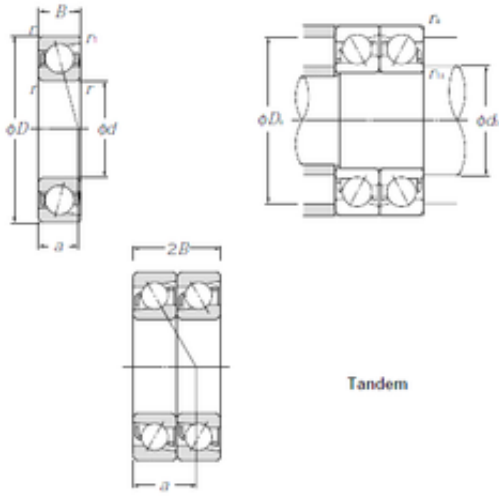

## 65 mm x 100 mm x 18 mm CYSD 7013CDT angular contact ball bearings

Bearing No. 7013CDT

Size	65x100x18 mm
Bore Diameter	65 mm
Outer Diameter	100 mm
Width	18 mm
d	65 mm
D	100 mm
B	18 mm
C	18 mm
Angle ( )	15 °
r min.	1,1 mm
2B	36 mm
Weight	0,842 Kg
Basic dynamic load rating (C)	60,5 kN
Basic static load rating (C0)	68,5 kN
(Grease) Lubrication Speed	7800 r/min

7013CDT Bearing 2D drawings and 3D CAD models