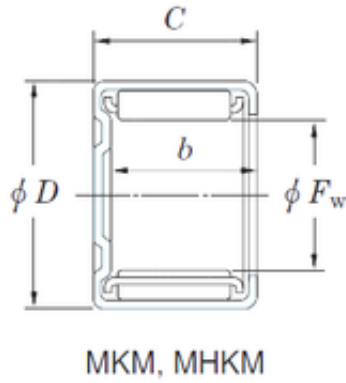

## KOYO 8MKM1210 needle roller bearings

Bearing No. 8MKM1210

Size	8x12x10 mm
Bore Diameter	8 mm
Outer Diameter	12 mm
Width	10 mm
Fw	8 mm
D	12 mm
C	10 mm
b	8,4 mm
Weight	0,0041 Kg
Basic dynamic load rating (C)	3,25 kN
Basic static load rating (C0)	3,85 kN